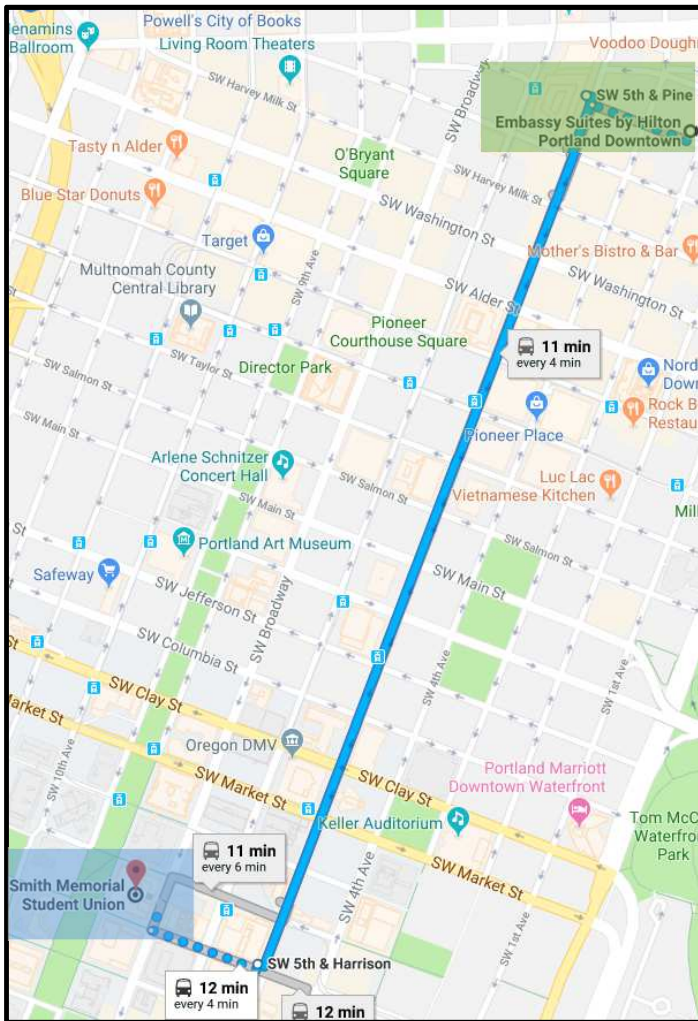

Wednesday Night Banquet Dinner

Embassy Suites to Portland State Smith Memorial Student Union Room 355-338

Max Green or Orange Line (Tickets required)

Note Max is located on 5th Ave towards PSU and Return to Embassy is located on 6th Ave

23 min walk