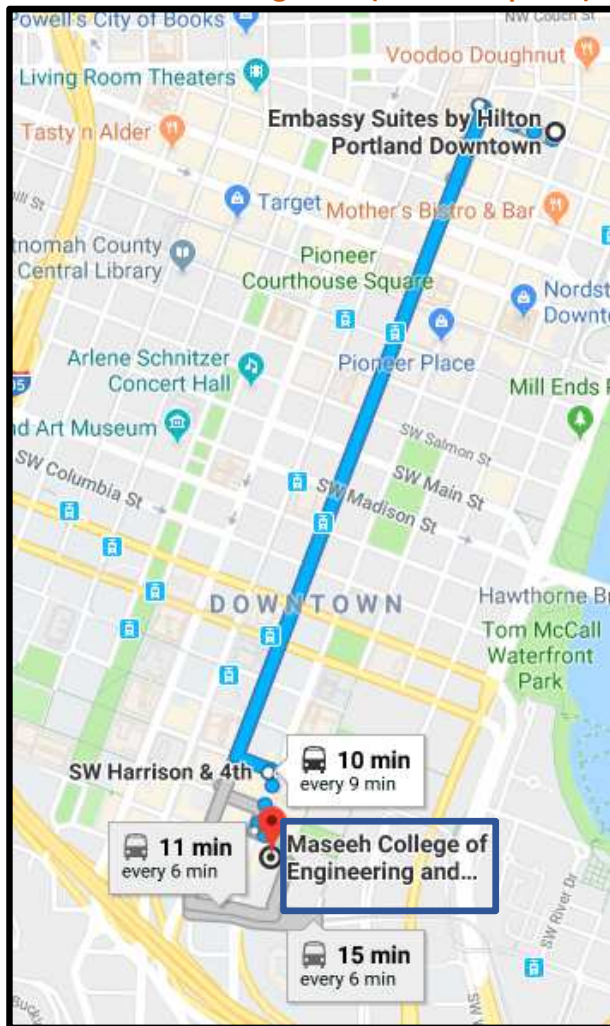

Jun Jiao Engineering Lab Tour

Embassy Suites to Maseeh College of Engineering and Computer Science Suite 301L

Max Green or Orange Line (Tickets required)

22-23 min walk

Note Max is located on 5th Ave towards PSU and Return to Embassy is located on 6th Ave